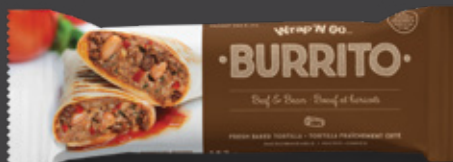

Beef & Bean